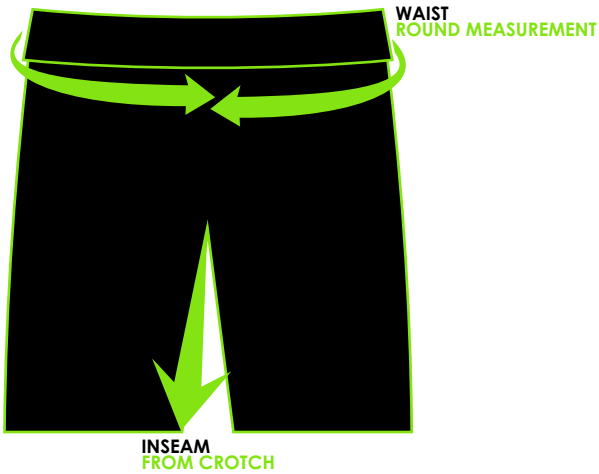

ON ABOVE MEASURING GUIDE RENDITION (NOT THE ACTUAL PRODUCT):
WAIST | ROUND MEASUREMENT
INSEAM | ALWAYS FROM THE CROTCH TO THE BOTTOM

SHORTS														
ADULT	XS	S	M	L	1X	2X	3X	4X	5X	6X	7X	8X	9X	10X
WAIST	27-29	29-31	31-33	31-35	35-37	37-40	40-43	43-46	46-49	49-52	52-55	55-58	58-61	61-64
INSEAM	8	8.25	8.5	8.75	9	9.25	9.5	9.75	10	10.25	10.5	10.75	11	11.25
LADIES	XS	S	M	L	1X	2X	3X	4X	5X	6X	7X	8X	9X	10X
WAIST	25-27	27-29	29-31	31-35	35-37	37-40	40-43	43-46	46-49	49-52	52-55	55-58	58-61	61-64
INSEAM	5	5	5	5	5	5.25	5.5	5.75	6	6.25	6.5	6.75	7	7.25
YOUTH	S	M	L	1X	KIDS	1	2	3	4					
WAIST	24-25	25-26	26-27	27-28		20-21	21-22	22-23	23-24					
INSEAM	3.5	4.5	5.5	2.75		2.5	2.75	3	3.25