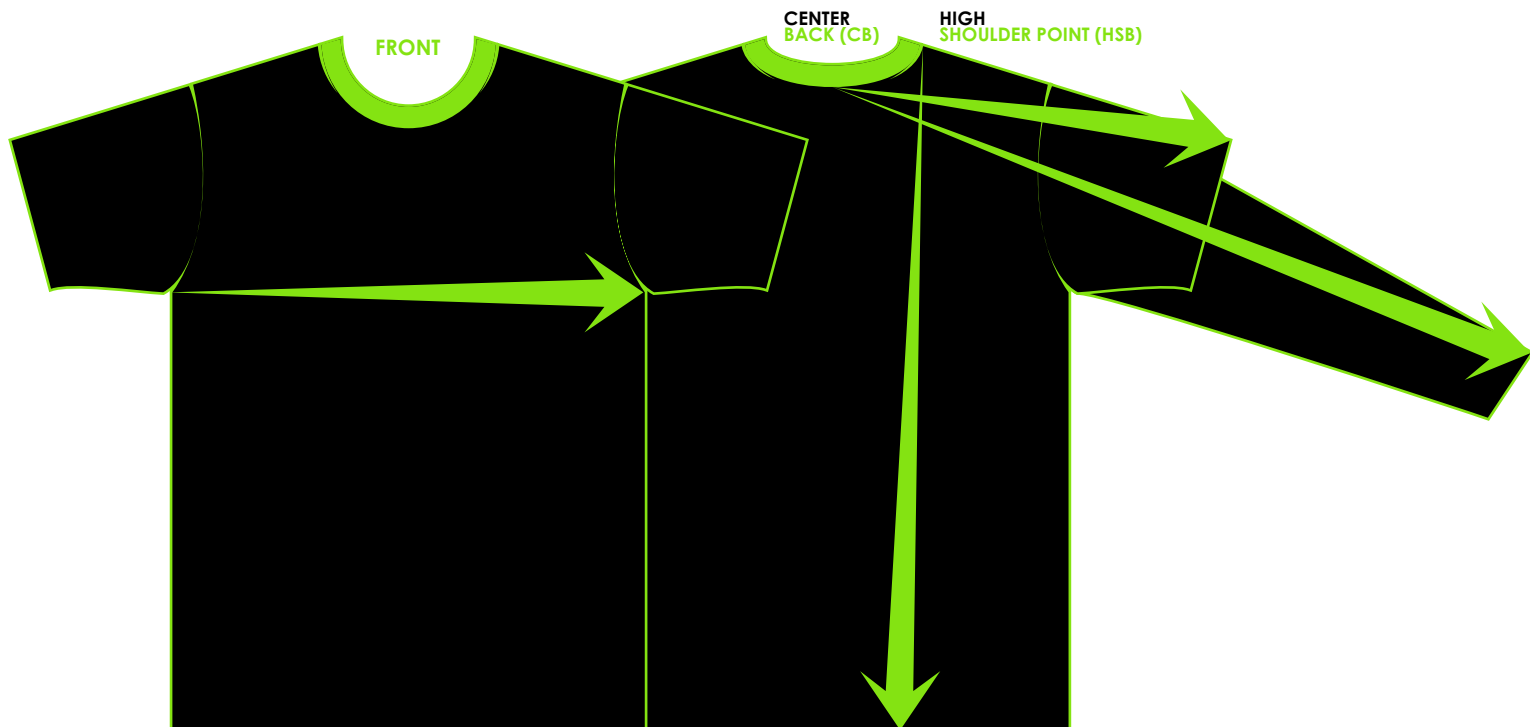

Office # (780) 760 - 0741

Toll Free # 1 (844) 622 - ROCK (7625)

[f/rockstarsportswearandapparel](https://www.facebook.com/rockstarsportswearandapparel)

ON ABOVE MEASURING GUIDE RENDITION (NOT THE ACTUAL PRODUCT):  
 CHEST | ARMPIT TO ARMPIT).  
 SHORT SLEEVE CB | FROM CENTER BACK  
 LONG SLEEVE CB | FROM CENTER BACK  
 LENGTH HSP | FROM HIGH SHOULDER POINT

BASIC JERSEY SLEEVED & SLEEVELESS, TANK TOP, PAINTBALL, POLO & BAND COLLAR SHIRT														
ADULT	XS	S	M	L	1X	2X	3X	4X	5X	6X	7X	8X	9X	10X
CHEST	20.5	21.5	22.5	23.5	24.5	26	27.5	29	30.5	32	33.5	35	36.5	38
LENGTH HSP	27.5	28	28.5	29	30	31	32	33	34	35	36	37	38	39
LONG SLV CB	31.75	32.5	33.25	34	34.75	35.5	36.25	37	37.75	38.5	39.25	40	40.75	41.5
SHORT SLV CB	17.5	18.25	19	19.75	20.5	21.25	22	22.75	23.5	24.25	25	25.75	26.5	27.25
LADIES	XS	S	M	L	1X	2X	3X	4X	5X	6X	7X			
CHEST	17.5	18.5	19.5	20.5	21.5	23	24.5	26	27.5	29	30.5			
LENGTH HSP	26.5	27	27.5	28	28.5	29.25	30	30.75	31.5	32.25	33			
LONG SLV CB	29.5	30	30.5	31	31.5	32	32.5	33	33.5	34	34.5			
SHORT SLV CB	15	15.5	16	16.5	17	17.5	18	18.5	19	19.5	20			
YOUTH	S	M	L	1X	KIDS	1	2	3	4					
CHEST	16.75	18	19.25	20.5		11.75	13	14.25	15.5					
LENGTH HSP	23	24	25	26		16	18	20	22					
LONG SLV CB	27	28.5	30	31.5		20.75	22	23.75	25.5					
SHORT SLV CB	13.75	14.5	15.25	16		10.75	11.5	12.25	13					

ON ABOVE MEASURING GUIDE RENDITION (NOT THE ACTUAL PRODUCT):  
 CHEST | ARMPIT TO ARMPIT).  
 SHORT SLEEVE CB | FROM CENTER BACK  
 LONG SLEEVE CB | FROM CENTER BACK  
 LENGTH HSP | FROM HIGH SHOULDER POINT