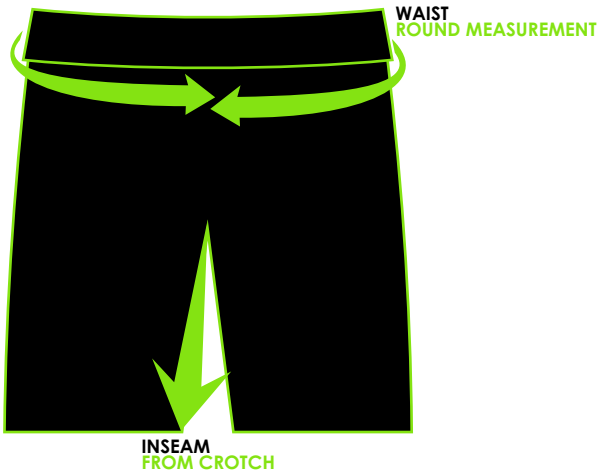

ON ABOVE MEASURING GUIDE RENDITION (NOT THE ACTUAL PRODUCT):
WAIST | ROUND MEASUREMENT
INSEAM | ALWAYS FROM THE CROTCH TO THE BOTTOM

HOCKEY SHORTS														
ADULT	XS	S	M	L	1X	2X	3X	4X	5X	6X	7X	8X	9X	10X
WAIST	35	37	39	41	43	46	49	52	55	58	61	64	67	71
INSEAM	10.25	10.5	10.75	11	11.25	11.5	11.75	12	12.25	12.5	12.75	13	13.25	13.5