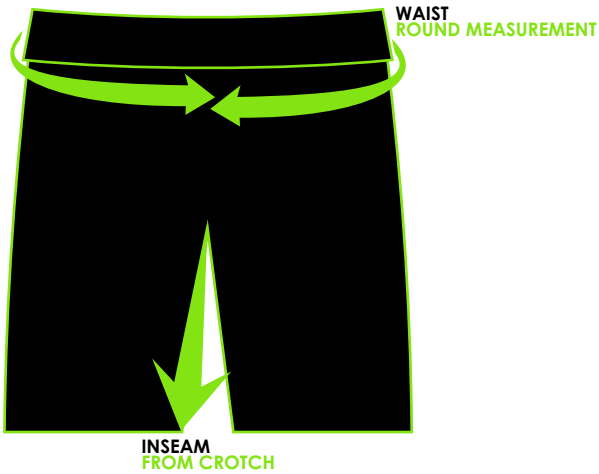

ON ABOVE MEASURING GUIDE RENDITION (NOT THE ACTUAL PRODUCT):
WAIST | ROUND MEASUREMENT
INSEAM | ALWAYS FROM THE CROTCH TO THE BOTTOM

SHORTS														
ADULT	XS	S	M	L	1X	2X	3X	4X	5X	6X	7X	8X	9X	10X
WIAST	27-29	29-31	31-33	31-35	35-37	37-40	40-43	43-46	46-49	49-52	52-55	55-58	58-61	61-64
INSEAM	8	8.25	8.5	8.75	9	9.25	9.5	9.75	10	10.25	10.5	10.75	11	11.25
LADIES	XS	S	M	L	1X	2X	3X	4X	5X	6X	7X	8X	9X	10X
WIAST	25-27	27-29	29-31	31-35	35-37	37-40	40-43	43-46	46-49	49-52	52-55	55-58	58-61	61-64
INSEAM	5	5	5	5	5	5.25	5.5	5.75	6	6.25	6.5	6.75	7	7.25
YOUTH	S	M	L	1X	KIDS	1	2	3	4					
WIAST	24-25	25-26	26-27	27-28		20-21	21-22	22-23	23-24					
INSEAM	3.5	4.5	5.5	2.75		2.5	2.75	3	3.25