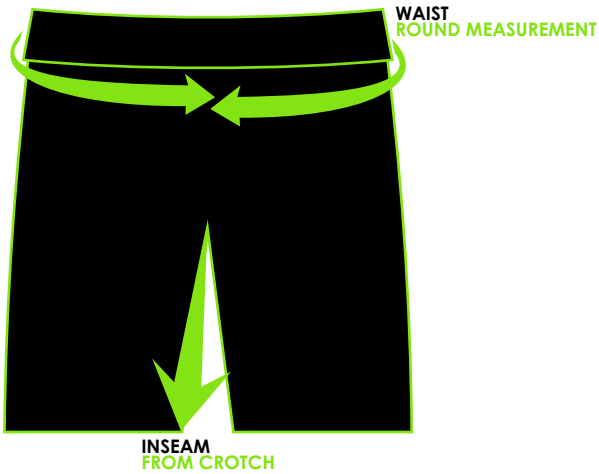

ON ABOVE MEASURING GUIDE RENDITION (NOT THE ACTUAL PRODUCT):
WAIST | ROUND MEASUREMENT
INSEAM | ALWAYS FROM THE CROTCH TO THE BOTTOM

HOCKEY SHORTS														
ADULT	XS	S	M	L	1X	2X	3X	4X	5X	6X	7X	8X	9X	10X
WIAST	35	37	39	41	43	46	49	52	55	58	61	64	67	71
INSEAM	10.25	10.5	10.75	11	11.25	11.5	11.75	12	12.25	12.5	12.75	13	13.25	13.5